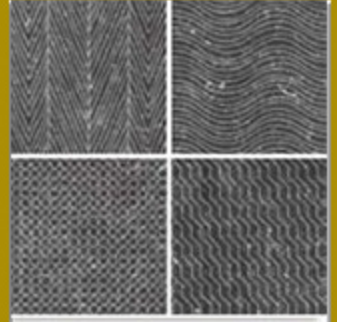

CTC

TILES

Poccio

Units 7-9 Oakfield Trading Estate - Oakfield Road - Altrincham - Cheshire - WA15 8EJ
t: 0161 941 4053 w: ctc-tiles.co.uk e: studio@ctc-tiles.co.uk

Porcelain Designs

Black

Grey

Gamut Black

Gamut Grey

Melange Black

Melange Grey

20x20cm - 29.2x25.4cm - R9/10 Slip Rating

Black

20x20cm - 29.2x25.4cm - R9/10 Slip Rating

Melange Grey

20x20cm - 29.2x25.4cm - R9/10 Slip Rating

Gamut Grey

20x20cm - 29.2x25.4cm - R9/10 Slip Rating

Grey

20x20cm - 29.2x25.4cm - R9/10 Slip Rating