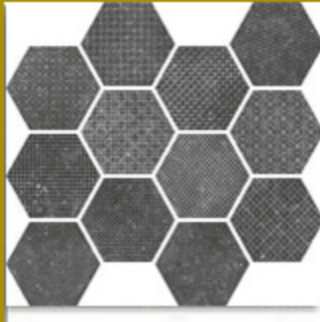

Gamut Grey

Melange Black

Melange Grey

20x20cm - 29.2x25.4cm - R9/10 Slip Rating

Black

20x20cm - 29.2x25.4cm - R9/10 Slip Rating

Melange Grey

20x20cm - 29.2x25.4cm - R9/10 Slip Rating

Gamut Grey

20x20cm - 29.2x25.4cm - R9/10 Slip Rating

Grey

20x20cm - 29.2x25.4cm - R9/10 Slip Rating