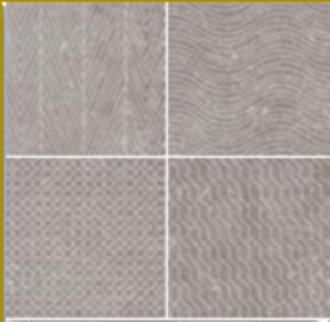

CTC

TILES

Poccio

Units 7-9 Oakfield Trading Estate - Oakfield Road - Altrincham - Cheshire - WA15 8EJ
t: 0161 941 4053 w: ctc-tiles.co.uk e: studio@ctc-tiles.co.uk

Porcelain Designs

Black

Grey

Gamut Black

Gamut Grey

Melange Black

Melange Grey

20x20cm - 29.2x25.4cm - R9/10 Slip Rating

Black

20x20cm - 29.2x25.4cm - R9/10 Slip Rating

Melange Grey

20x20cm - 29.2x25.4cm - R9/10 Slip Rating

Gamut Grey

20x20cm - 29.2x25.4cm - R9/10 Slip Rating

Grey

20x20cm - 29.2x25.4cm - R9/10 Slip Rating